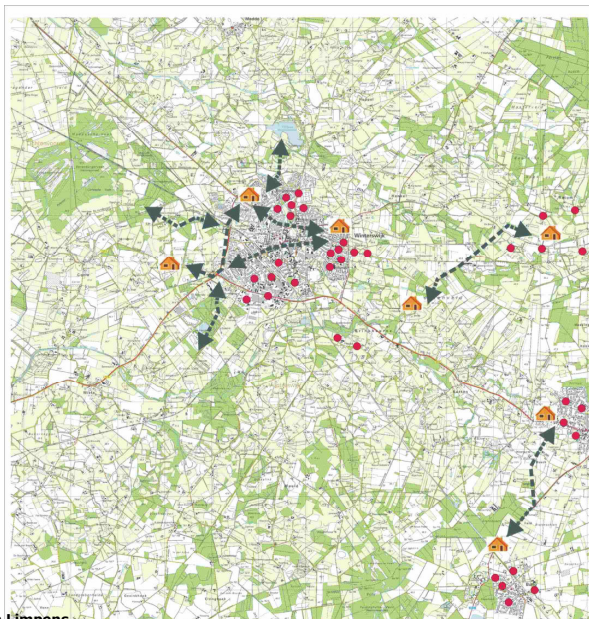

Vogel ≠ vogel

Vleermuis ≠ vleermuis

3

Jaarcyclus

A circular diagram illustrating the annual cycle of a bat across the months of the year. The cycle is divided into four main phases:

- Winterslaap** (Winter sleep): December, January, February, March.
- Paar-en-trektijd** (Pairing and migration): April, May.
- Kraamkolonies** (Breeding colonies): June, July, August.
- Paar-en-trektijd** (Pairing and migration): September, October, November.

Afbeelding: Peter Twisk

4

Netwerk

Afbeelding: Herman Limpens

5

Standaard verblijfplaatsen

Peter Twisk

6